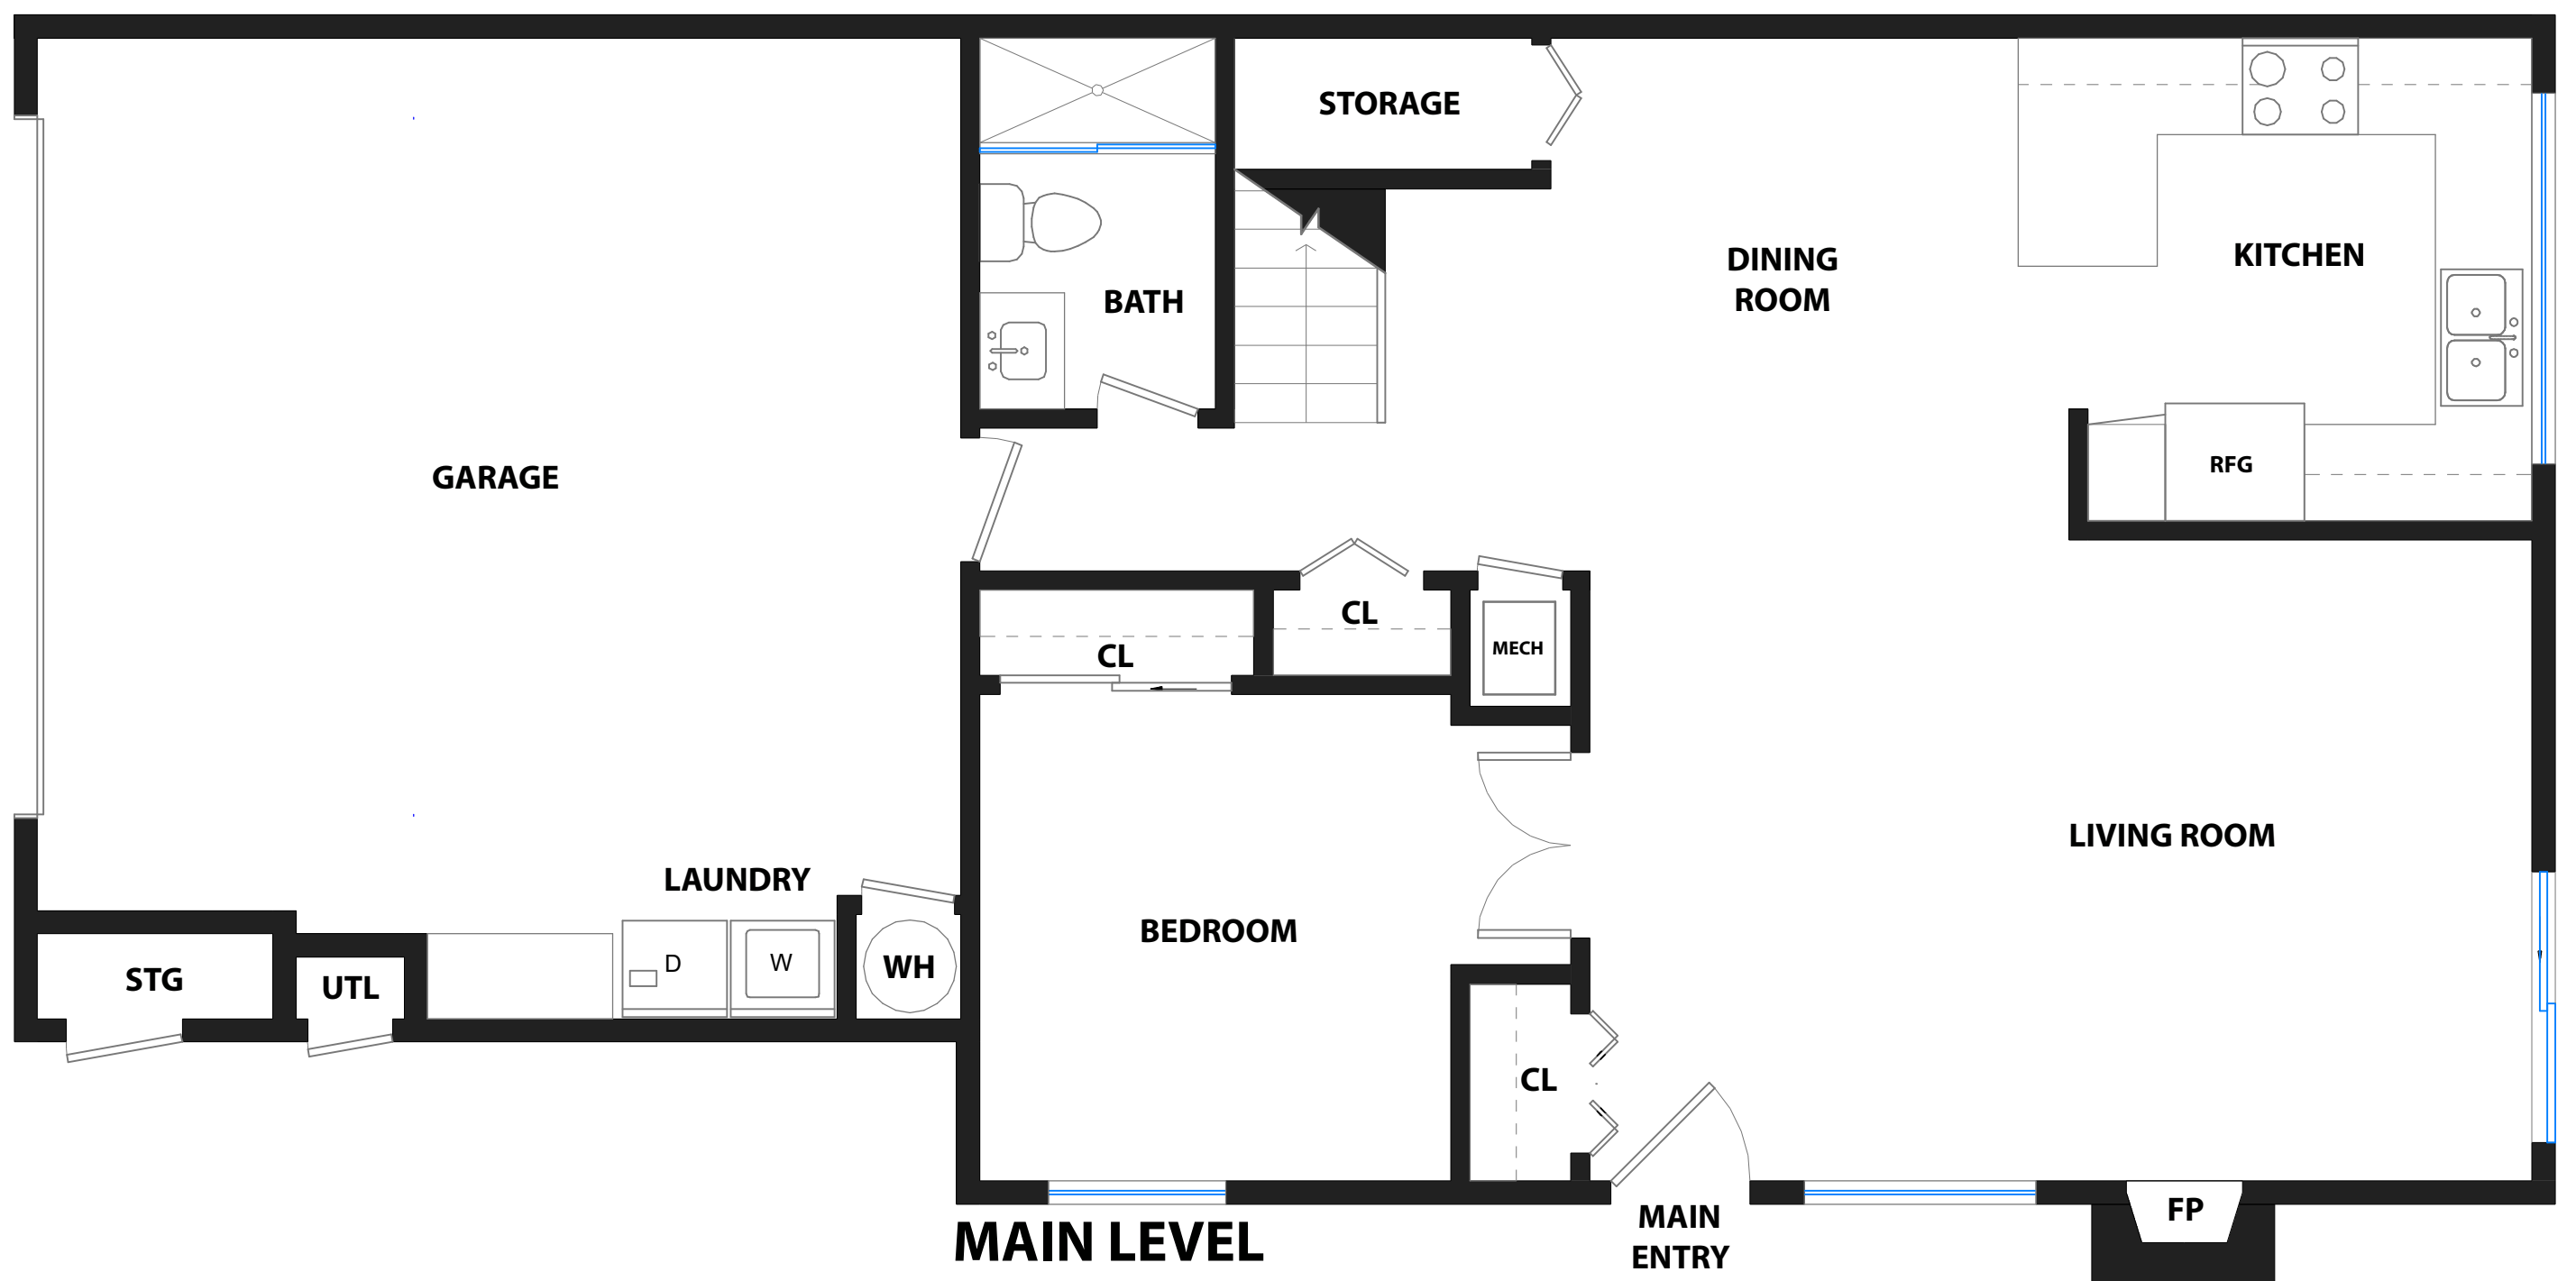

# 1125 FORRESTAL LANE

FOSTER CITY, CALIFORNIA

UPPER LEVEL

MAIN LEVEL