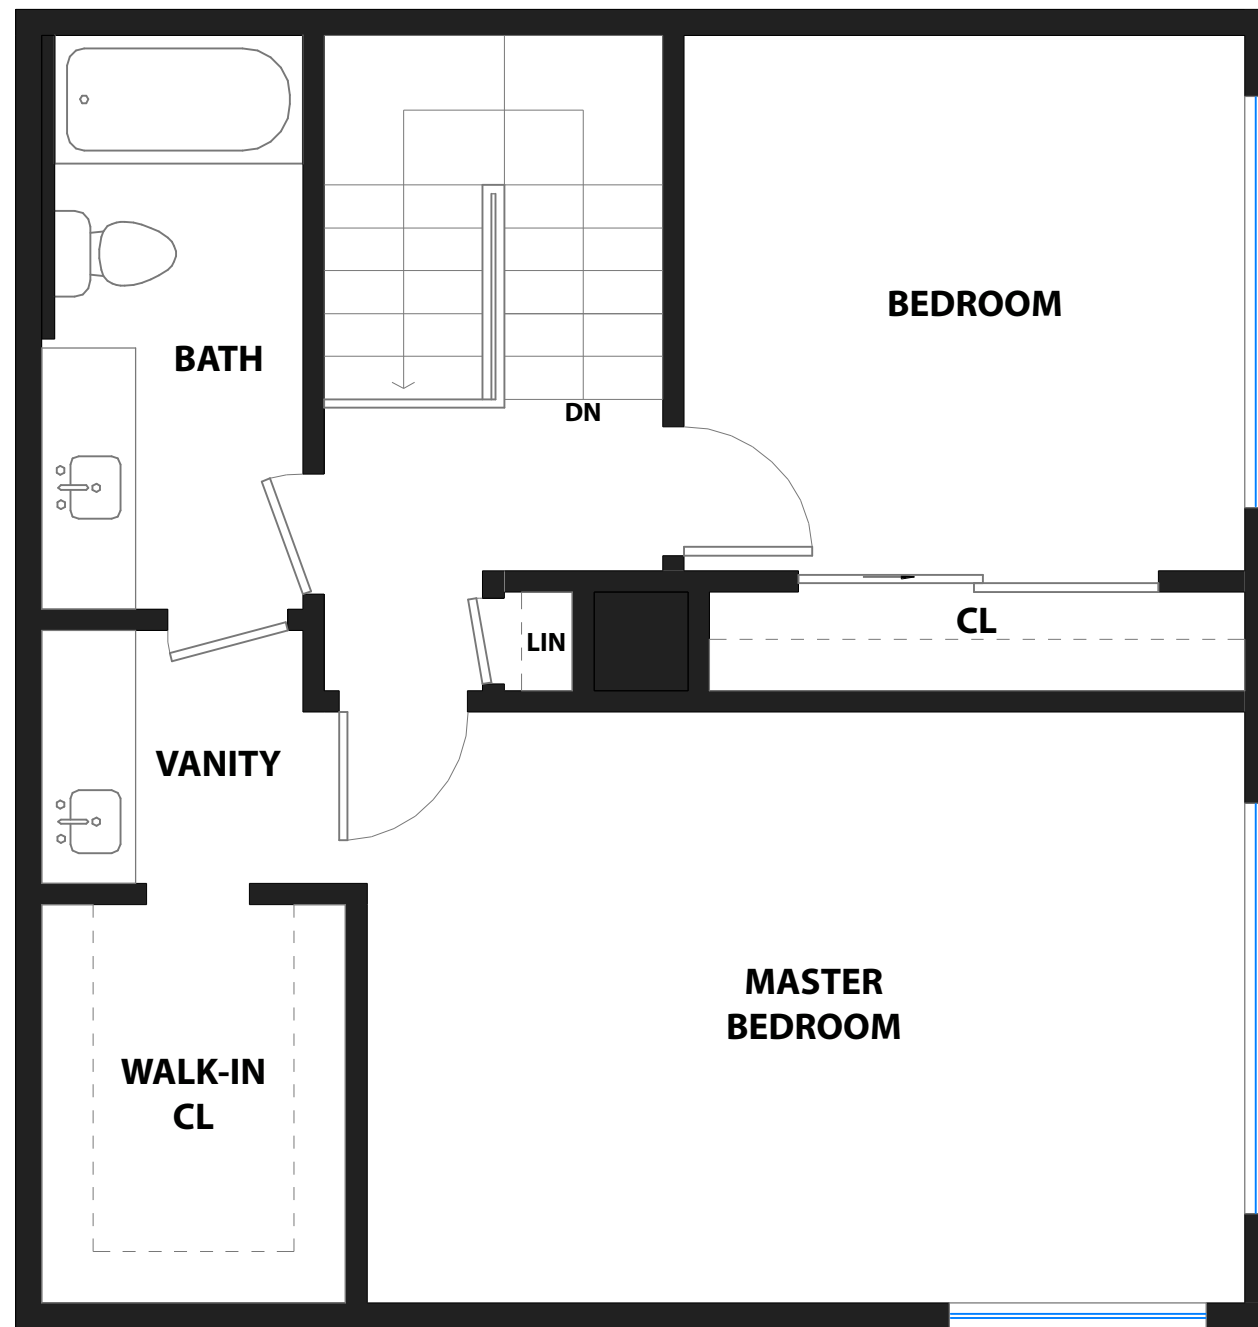

# 1125 FORRESTAL LANE

FOSTER CITY, CALIFORNIA

UPPER LEVEL

MAIN LEVEL